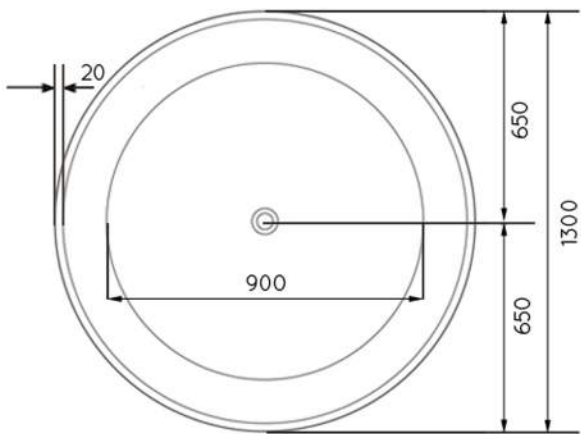

CIRCULO BATH

TOP VIEW

GENERAL INFO

LENGTH	1300MM
WIDTH	1300MM
HEIGHT	600MM
INTERNAL DEPTH	475MM
WEIGHT	145KG
OVERFLOW	Yes
WATER CAPACITY	134 LITRES*
COLOUR	WHITE GLOSS**

* CAPACITY AT 200MM DEPTH

** OTHER COLOURS AND FINISHES AVAILABLE TO SPECIAL ORDER

SIDE VIEW

WATER CAPACITY