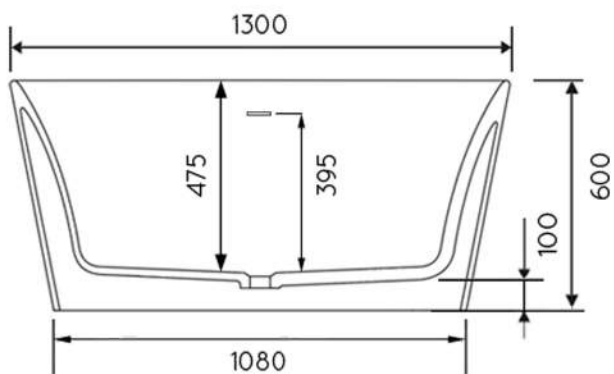

CIRCULO BATH

TOP VIEW

GENERAL INFO

LENGTH	1300MM
WIDTH	1300MM
HEIGHT	600MM
INTERNAL DEPTH	475MM
WEIGHT	145KG
OVERFLOW	Yes
WATER CAPACITY	134 LITRES*
COLOUR	WHITE GLOSS**

* CAPACITY AT 200MM DEPTH

** OTHER COLOURS AND FINISHES AVAILABLE TO SPECIAL ORDER

SIDE VIEW

WATER CAPACITY